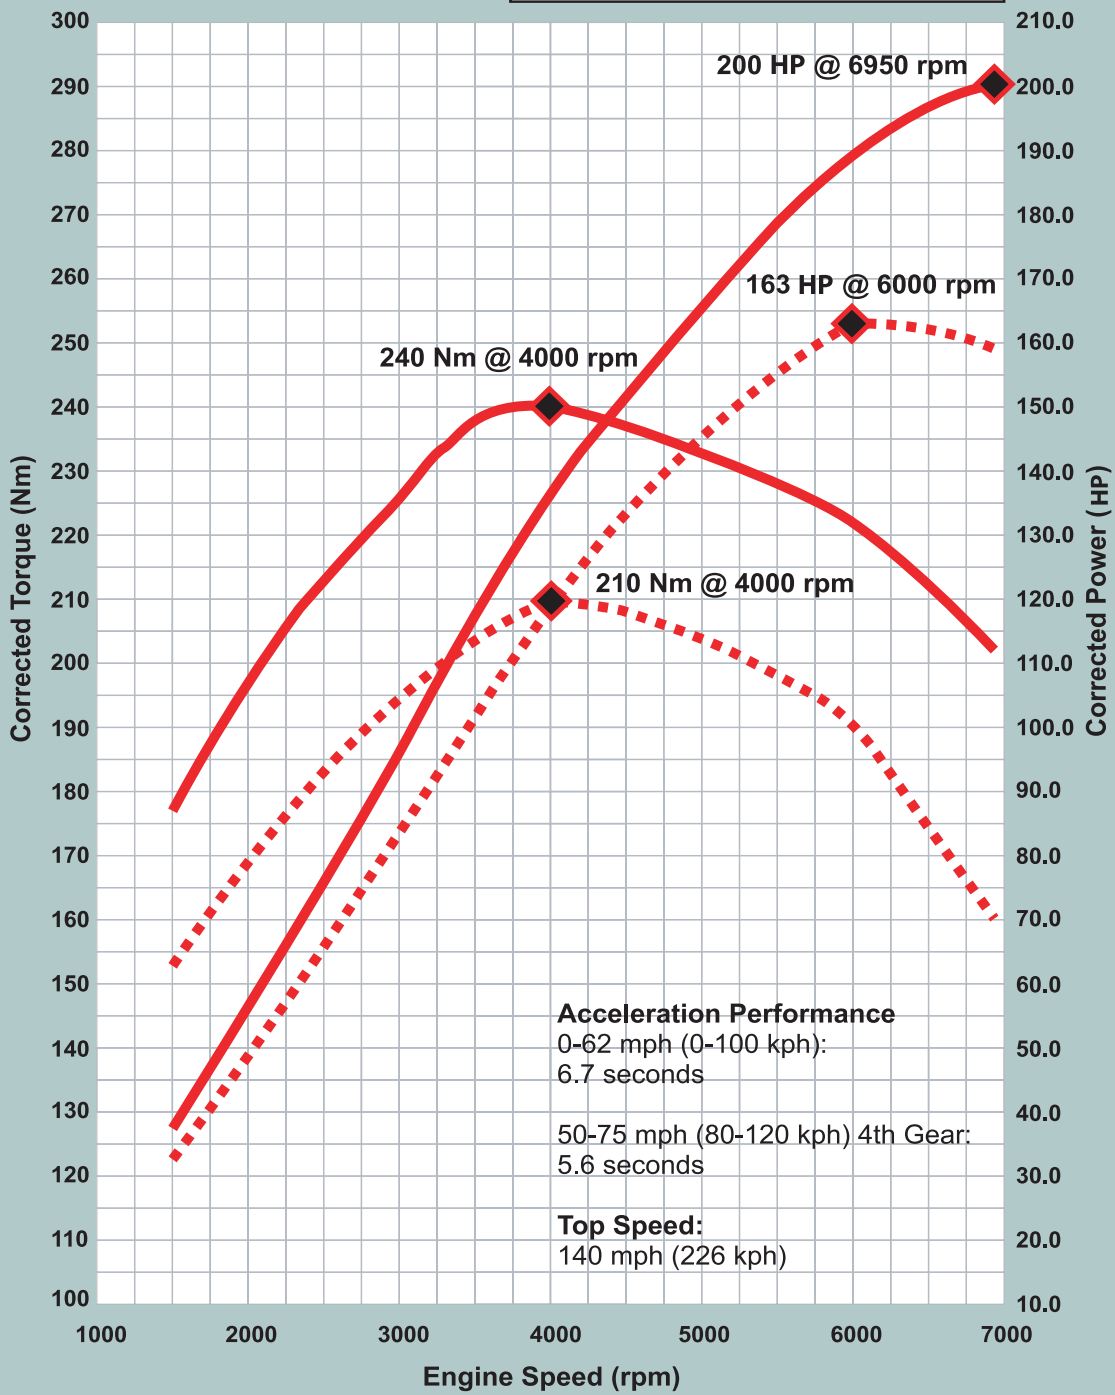

**MINI Cooper S tuned by John Cooper Works
Engine and Vehicle Performance Data**

Acceleration Performance

0-62 mph (0-100 kph):
6.7 seconds

50-75 mph (80-120 kph) 4th Gear:
5.6 seconds

Top Speed:
140 mph (226 kph)

Standard Cooper S
6.9 seconds
6.7 seconds
135 mph

0-60 mph
50-75 mph
Top Speed

JCW Cooper S
6.5 seconds
5.6 seconds
140 mph