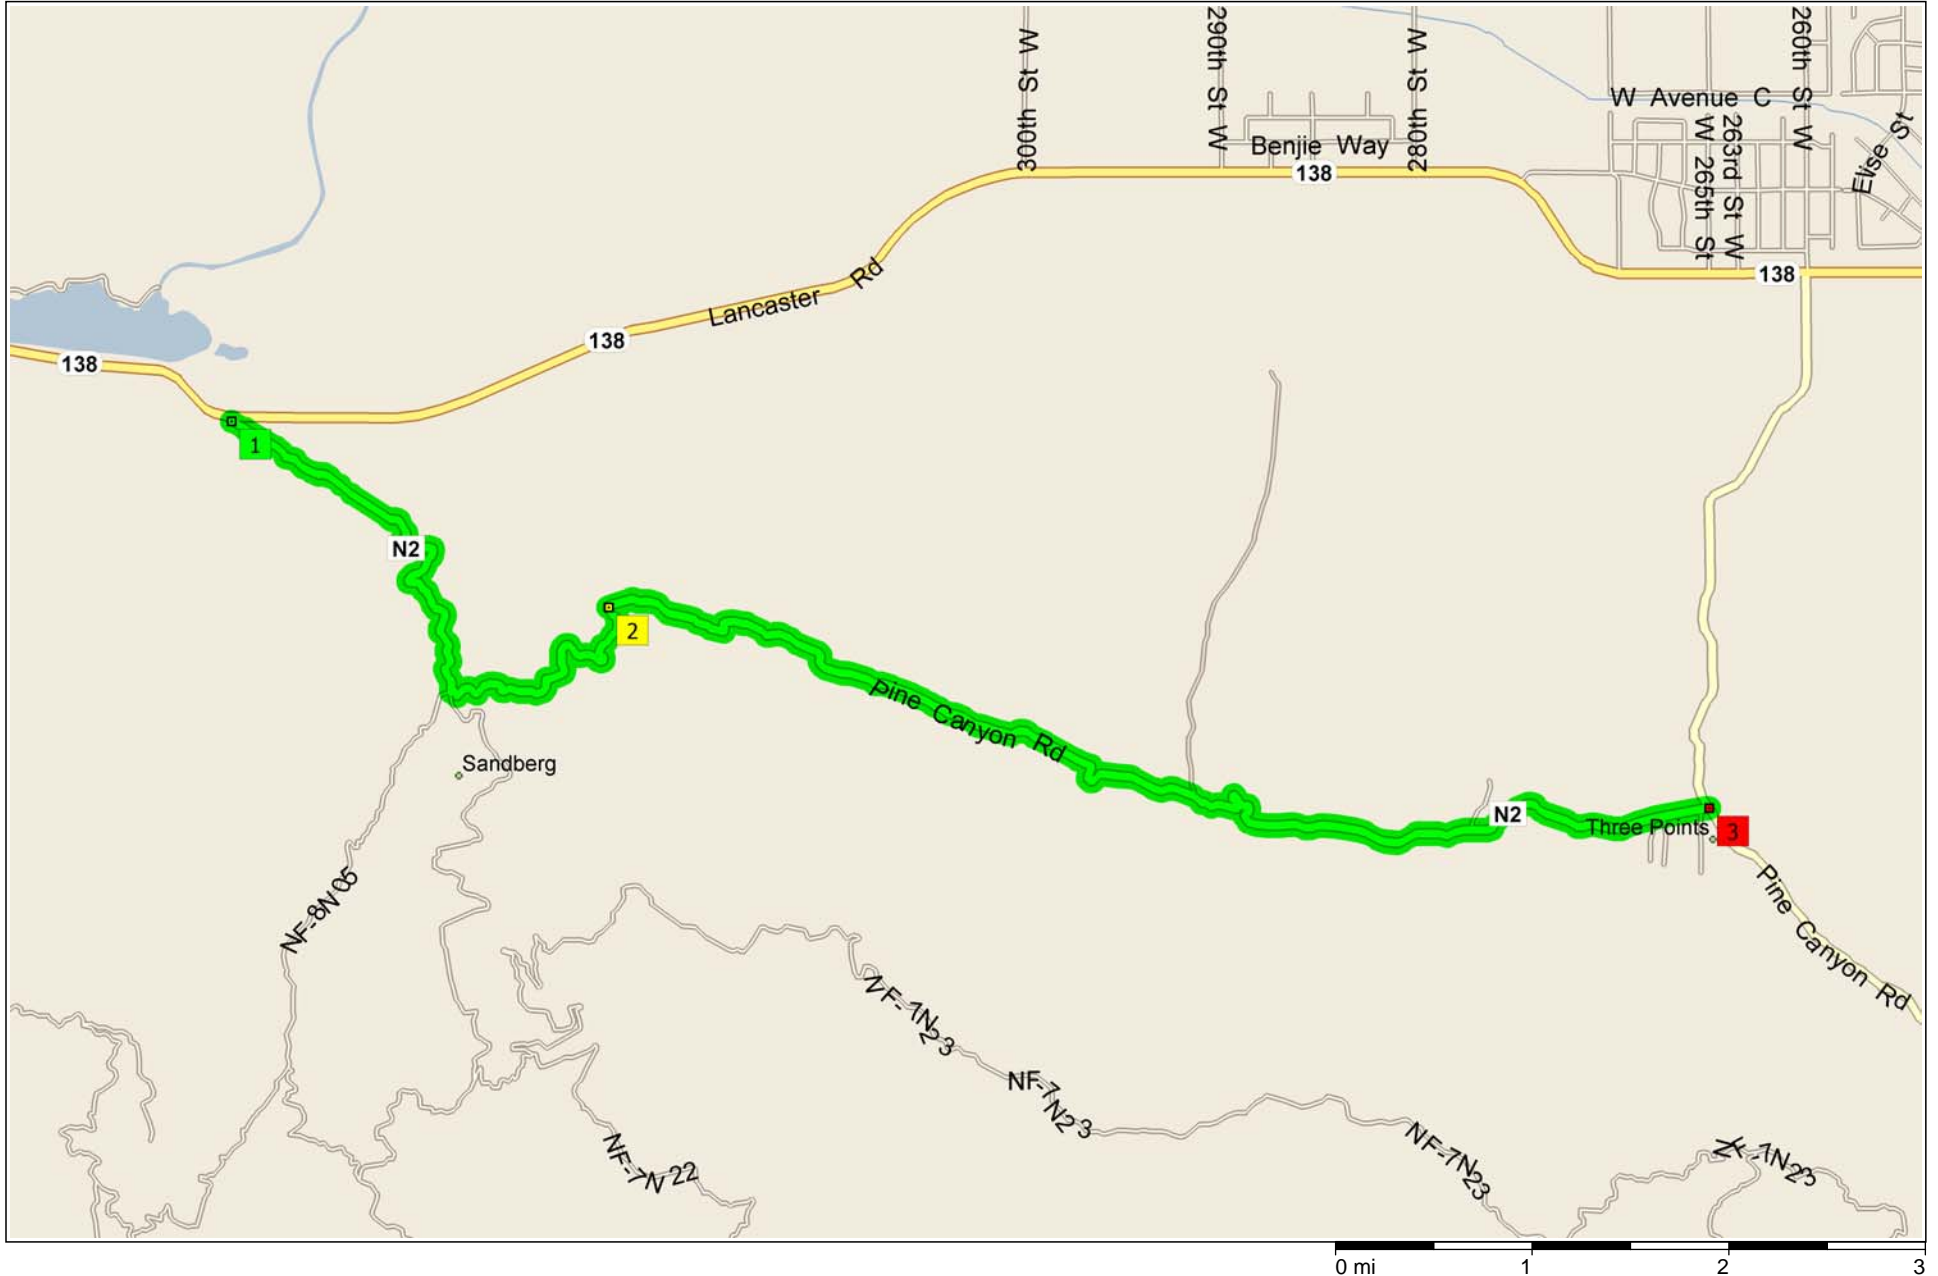

06_Ridge Route Road

10.2 miles; 17 minutes

11:30 AM 0.0 mi **1** Depart 47797 Ridge Route Rd, Lebec, CA 93243 on CR-N2 [Ridge Route Rd] (East) for 3.7 mi
11:36 AM 3.7 mi **2** At 31890 Pine Canyon Rd, Lake Hughes, CA 93532, stay on CR-N2 [Pine Canyon Rd] (East) for 6.6 mi
11:47 AM 10.2 mi **3** Arrive 47403 3 Points Rd, Lancaster, CA 93536