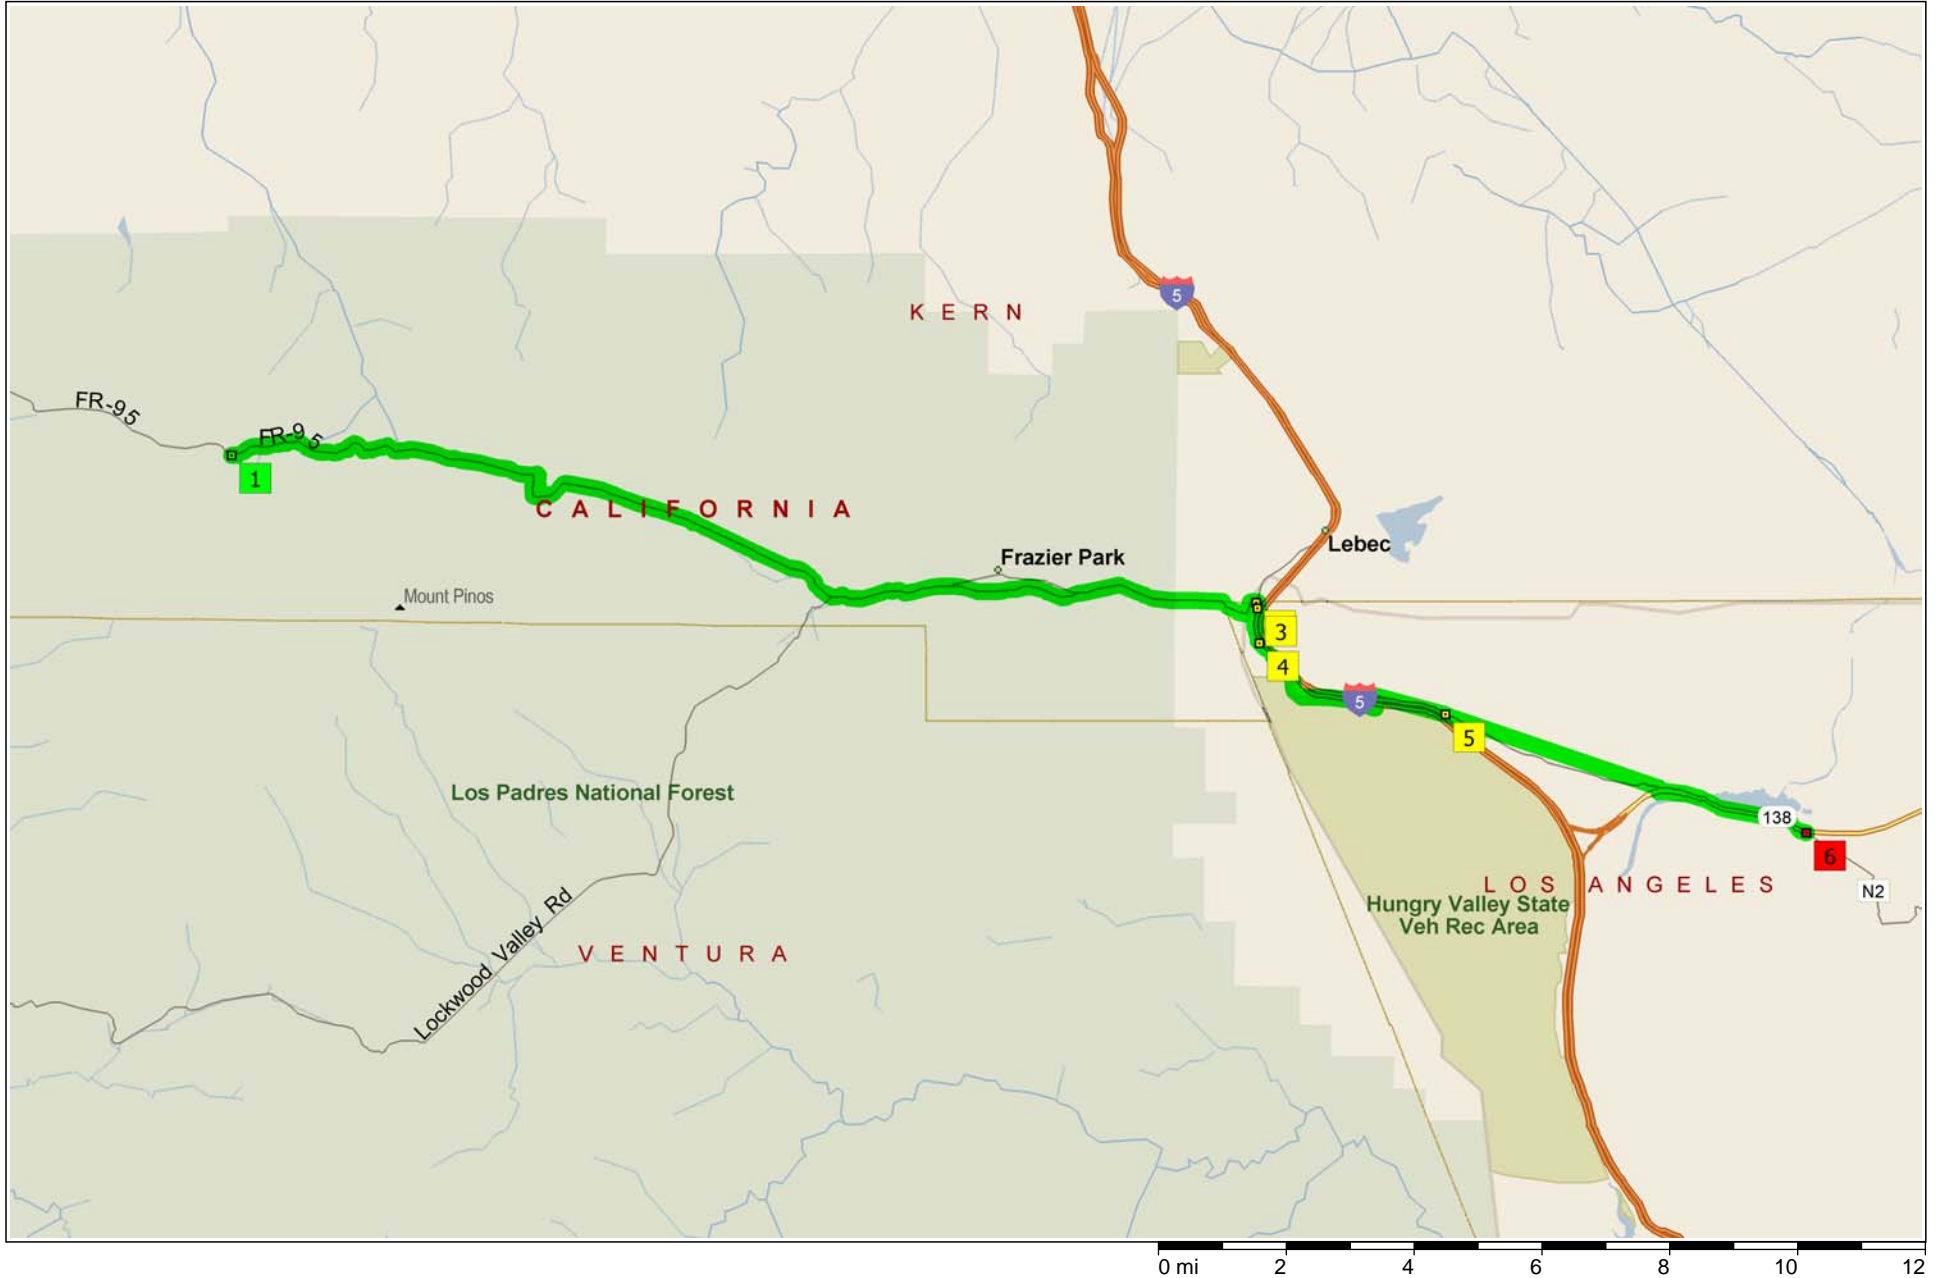

05_Pine Mountain Club to Ridge Route Road

28.5 miles; 54 minutes

10:30 AM	0.0 mi	1 Depart Beechwood Way, Frazier Park, CA 93225 on FR-95 [Mil Potrero Hwy] (East) for 2.7 mi
10:35 AM	2.7 mi	Bear RIGHT (East) onto Mil Potrero Hwy [FR-9N05] for 0.3 mi
10:36 AM	3.0 mi	Bear LEFT (East) onto FR-9N05 [Yellowstone Dr] for 65 yds
10:36 AM	3.1 mi	Bear RIGHT (East) onto Mil Potrero Hwy [FR-9N05] for 2.6 mi
10:41 AM	5.6 mi	Turn LEFT (East) onto Cuddy Valley Rd for 5.3 mi
10:51 AM	10.9 mi	Bear LEFT (East) onto Frazier Mt Park Rd [Frazier Mountain Park Rd] for 5.9 mi
11:01 AM	16.8 mi	Continue (East) on Frazier Mountain Park Rd for 0.4 mi
11:03 AM	17.2 mi	Bear RIGHT (South-East) onto Cuddy Canyon Rd for 0.6 mi
11:04 AM	17.9 mi	Turn RIGHT (East) onto Frazier Mountain Park Rd for 153 yds
11:04 AM	18.0 mi	2 At Best Rest Inn [42810 Frazier Mountain Park Rd, Lebec, CA 93243, (805) 248-2700], stay on Frazier Mountain Park Rd (East) for 32 yds
11:05 AM	18.0 mi	Turn RIGHT (South) onto Peace Valley Rd for 174 yds
11:05 AM	18.1 mi	3 At Peace Valley Rd, Lebec, CA 93243, stay on Peace Valley Rd (South) for 0.6 mi
11:06 AM	18.6 mi	4 At Peace Valley Rd, Lebec, CA 93243, stay on Peace Valley Rd (South) for 2.3 mi
11:11 AM	20.9 mi	Turn LEFT (North) onto Gorman School Rd for 0.2 mi
11:12 AM	21.2 mi	Turn RIGHT (East) onto Gorman Post Rd for 1.2 mi
11:14 AM	22.4 mi	5 At 39147 Gorman Post Rd, Lebec, CA 93243, stay on Gorman Post Rd (East) for 3.7 mi
11:21 AM	26.0 mi	Turn LEFT (East) onto SR-138 [Lancaster Rd] for 2.5 mi
11:24 AM	28.5 mi	6 Arrive 47799 Ridge Route Rd, Lebec, CA 93243