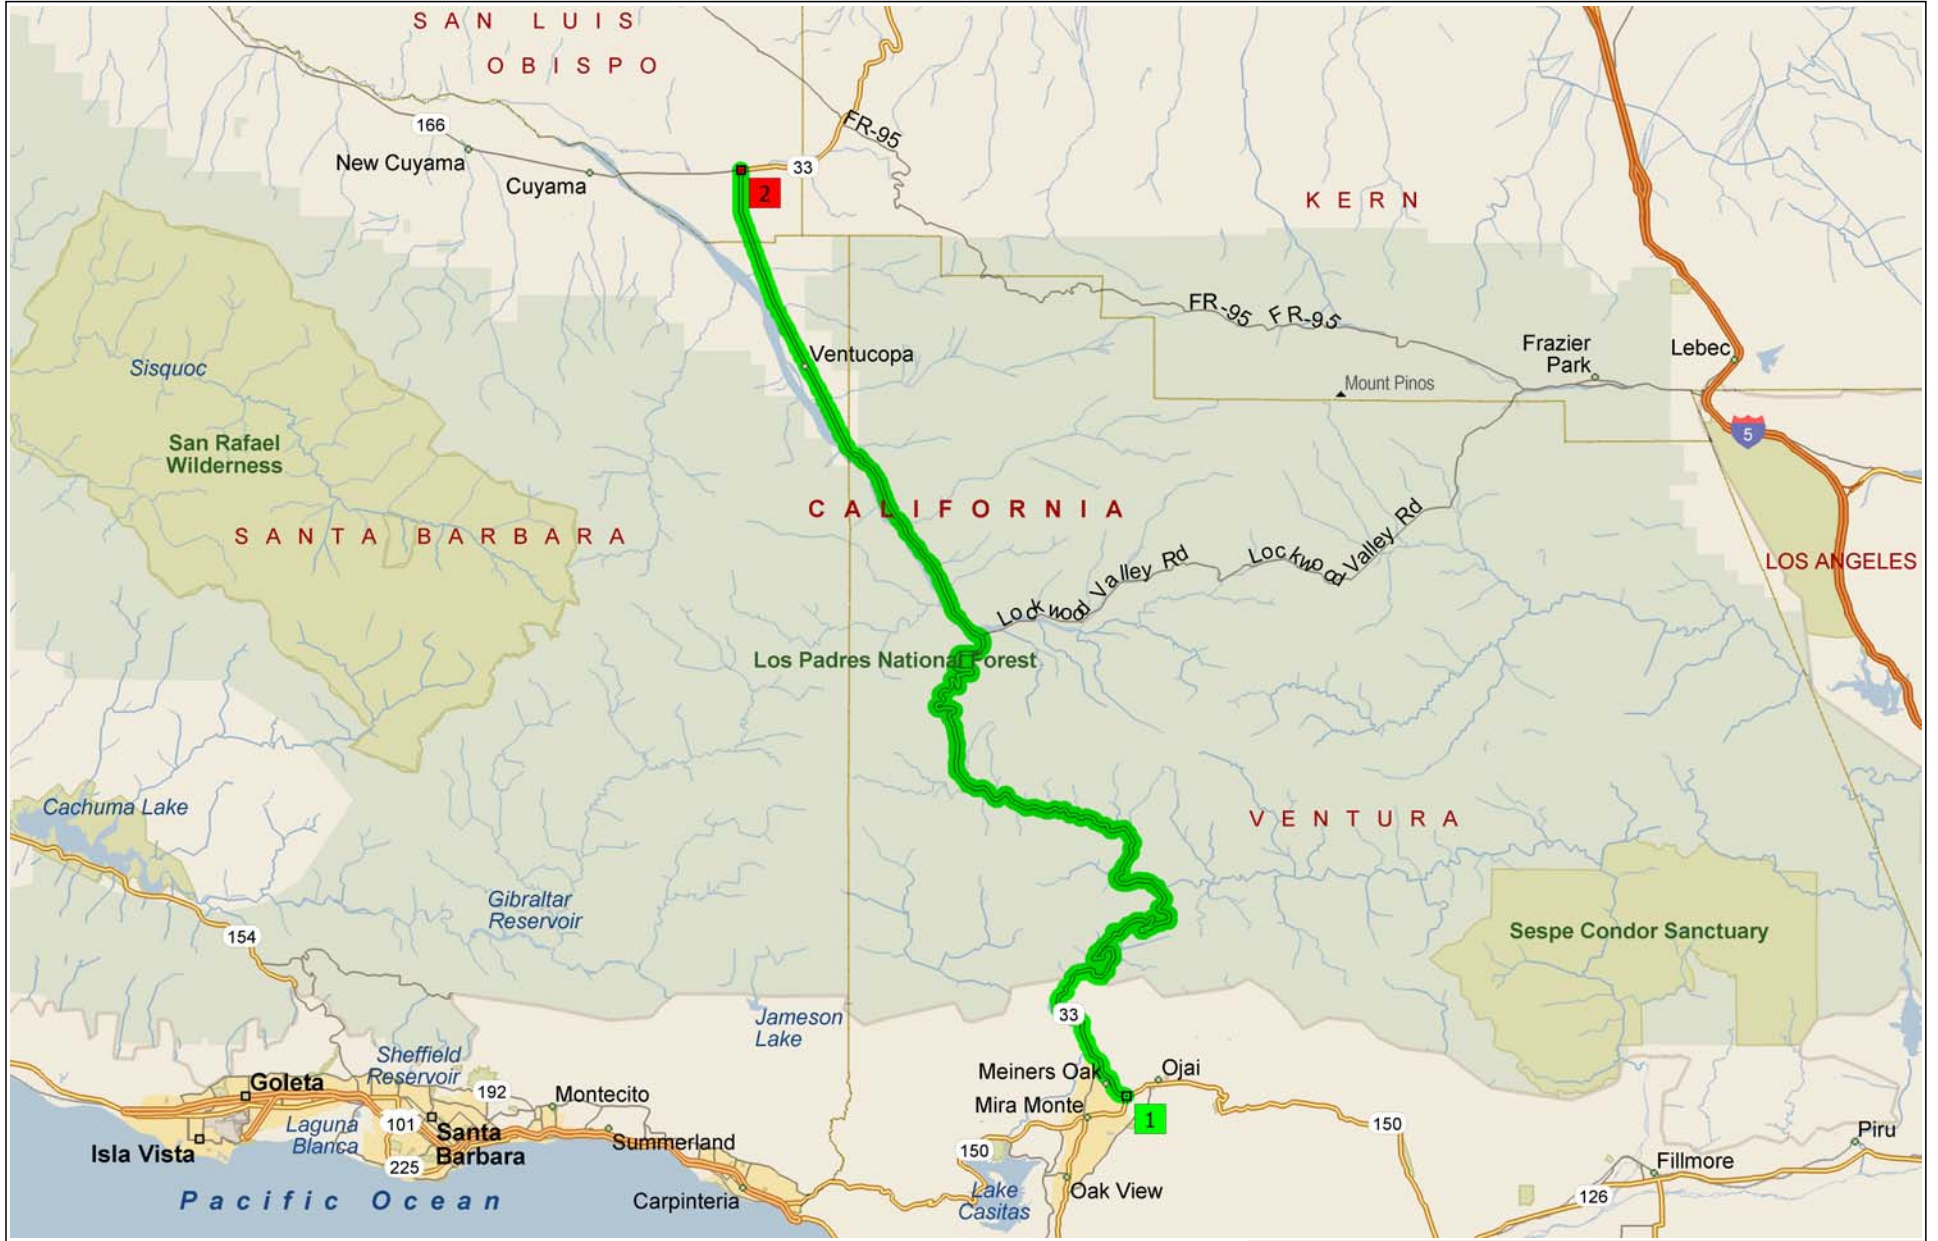

03_Ojai to Highway 166

56.9 miles; 1 hour, 8 minutes

8:00 AM 0.0 mi **1** Depart 1155 SR-33, Ojai, CA 93023 on SR-33 [Maricopa Hwy] (West) for 56.9 mi
9:08 AM 56.9 mi **2** Arrive SR-166, Maricopa, CA 93252