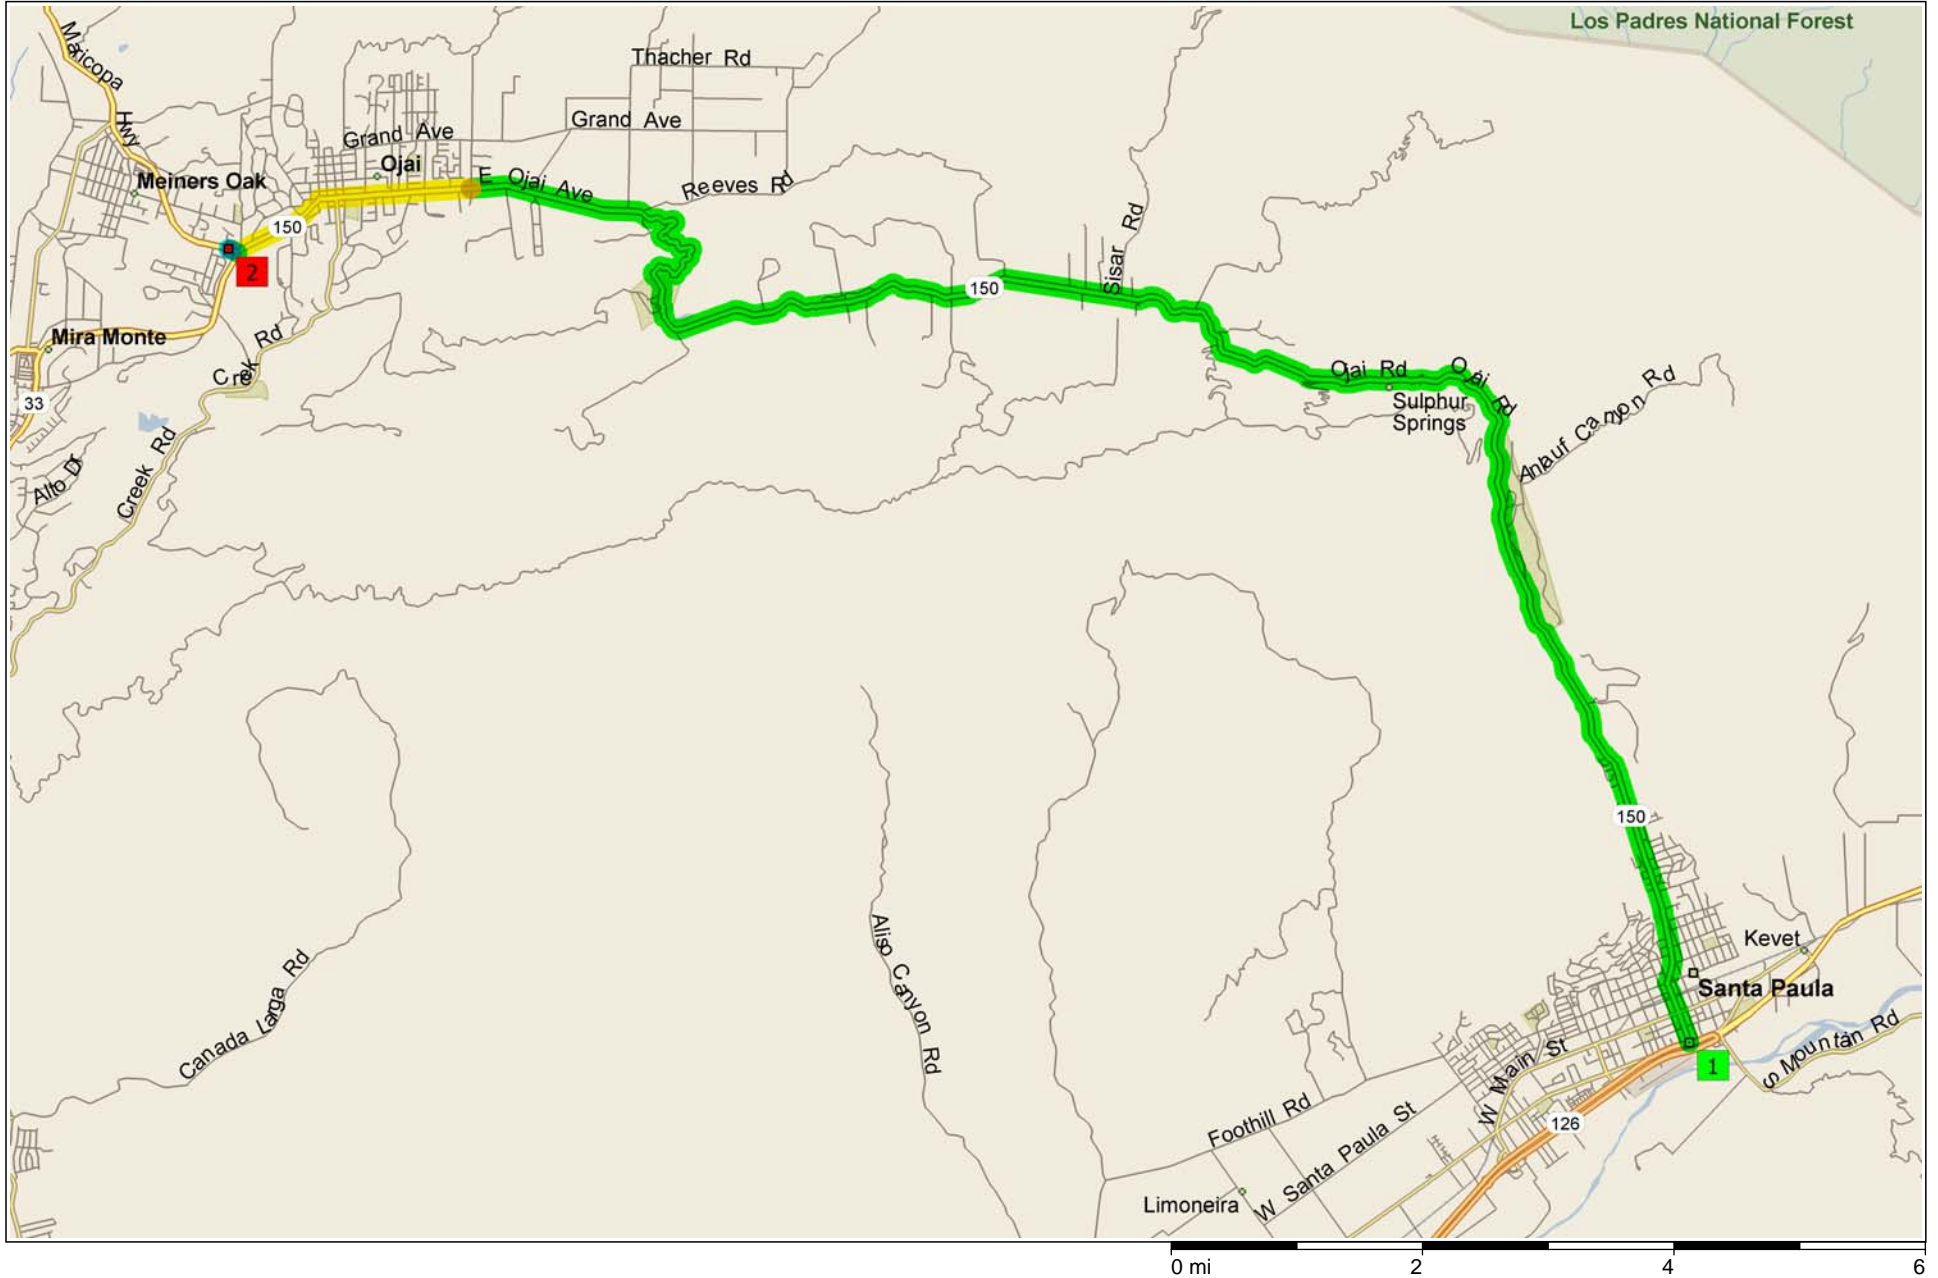

02_Santa Paula to Ojai

17.9 miles; 21 minutes

7:20 AM 0.0 mi **1** Depart 293 S 10th St, Santa Paula, CA 93060 on SR-150 [S 10th St] (North) for 17.9 mi
Resurfacing near Ojai from 7/21/2003 to 3/19/2004

7:41 AM 17.9 mi Bear RIGHT (West) onto SR-33 [Maricopa Hwy] for 142 yds

7:41 AM 17.9 mi **2** Arrive 1155 SR-33, Ojai, CA 93023